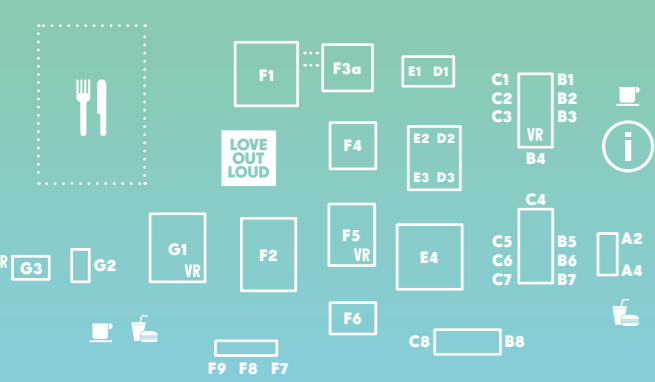

- MEDIA CONVENTION Berlin
- WC** Restrooms
- Changing Table
- Disabled Toilet
- Info Point
- Baggage drop-off
- Live Translation
- Medics
- Restaurant
- Drinks / Bar
- Coffee
- Food / Snacks
- Elevator
- VR** Virtual Reality

NETWORKING AREA

In this area is space for connecting with other as well as for lightning talks und meetups – to discuss big issues in small groups. But it is also the place where the re:publica Newsroom is situated and the LOL blackboard from Anni, Jule & Melanie is waiting for you. If you wanna relax: drinks and a cosy place to sit are provided in the networking area, too.

EXHIBITION AREA

LABORE:TORY

Ground Floor: Stage L1 featuring talks and performances.

1st Floor: Stage L2 breaks the barrier speaker-audience and includes a Video Lounge to chill, recharge and watch our selection of inspiring videos.

2nd Floor: Includes art installations, paintings, Virtual Reality experiences focusing on the tracks Love Out Loud!, sub:marine and science:fiction.

3rd Floor: Includes Virtual Reality experiences, a Community Corner for social organisations and a Naughty Corner with the sassy side of Love Out Loud!