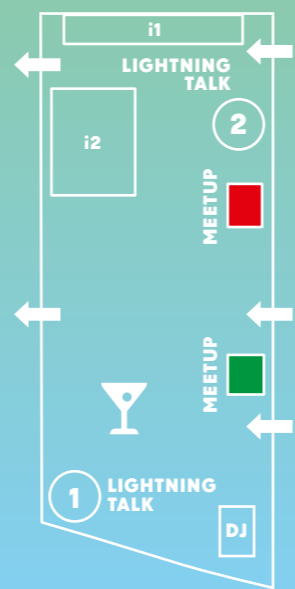

- MEDIA CONVENTION Berlin
- WC** Restrooms
- Changing Table
- Disabled Toilet
- Info Point
- Baggage drop-off
- Live Translation
- Medics
- Restaurant
- Drinks / Bar
- Coffee
- Food / Snacks
- Elevator
- VR** Virtual Reality

NETWORKING AREA

In this area is space for connecting with other as well as for lightning talks und meetups – to discuss big issues in small groups. But it is also the place where the re:publica Newsroom is situated and the LOL blackboard from Anni, Jule & Melanie is waiting for you. If you wanna relax: drinks and a cosy place to sit are provided in the networking area, too.

EXHIBITION AREA

LABORE:TORY

Ground Floor: Stage L1 featuring talks and performances.

1st Floor: Stage L2 breaks the barrier speaker-audience and includes a Video Lounge to chill, recharge and watch our selection of inspiring videos.

2nd Floor: Includes art installations, paintings, Virtual Reality experiences focusing on the tracks Love Out Loud!, sub:marine and science:fiction.

3rd Floor: Includes Virtual Reality experiences, a Community Corner for social organisations and a Naughty Corner with the sassy side of Love Out Loud!